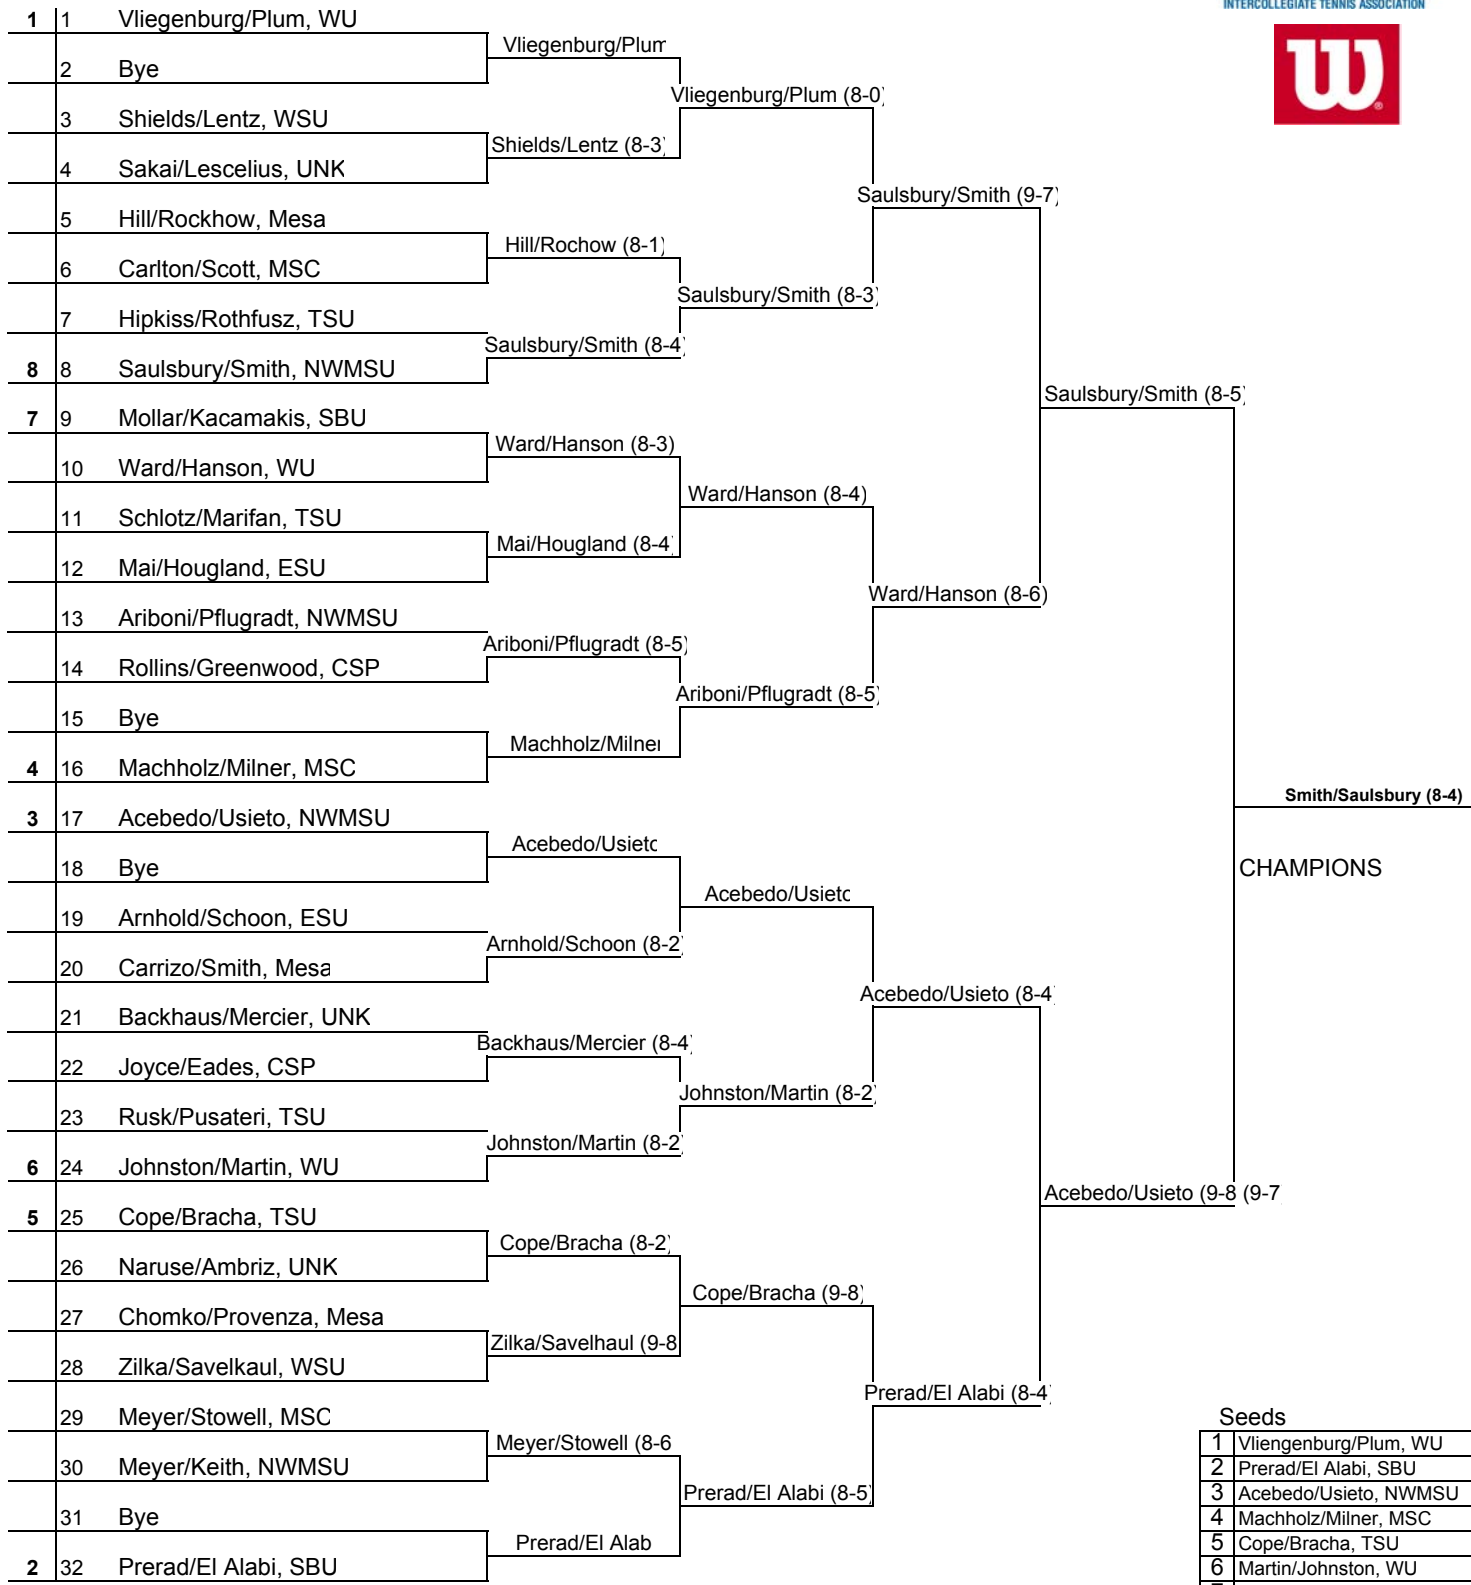

# WILSON/ITA NORTH CENTRAL REGION MEN'S CHAMPIONSHIPS

ADMINISTERED BY THE INTERCOLLEGIATE TENNIS ASSOCIATION

Hosted by Northwest Missouri State University \* Sept. 29-Oct. 1

**CHAMPIONS**

Seeds	
1	Vliengenburg/Plum, WU
2	Prerad/EI Alabi, SBU
3	Acebedo/Usieto, NWMSU
4	Machholz/Milner, MSC
5	Cope/Bracha, TSU
6	Martin/Johnston, WU
7	Mollar/Kacamakis, SBU
8	Saulsbury/Smith, NWMSU

School Codes: WU=Washburn, TSU=Truman State, MSC=Metro State, Mesa=Mesa State, ESU=Emporia State  
 SBU=Southwest Baptist, CSP=Colorado State-Pueblo, WSU=Winona State, UNK=Nebraska-Kearney, NWMSU=Northwest Missouri State