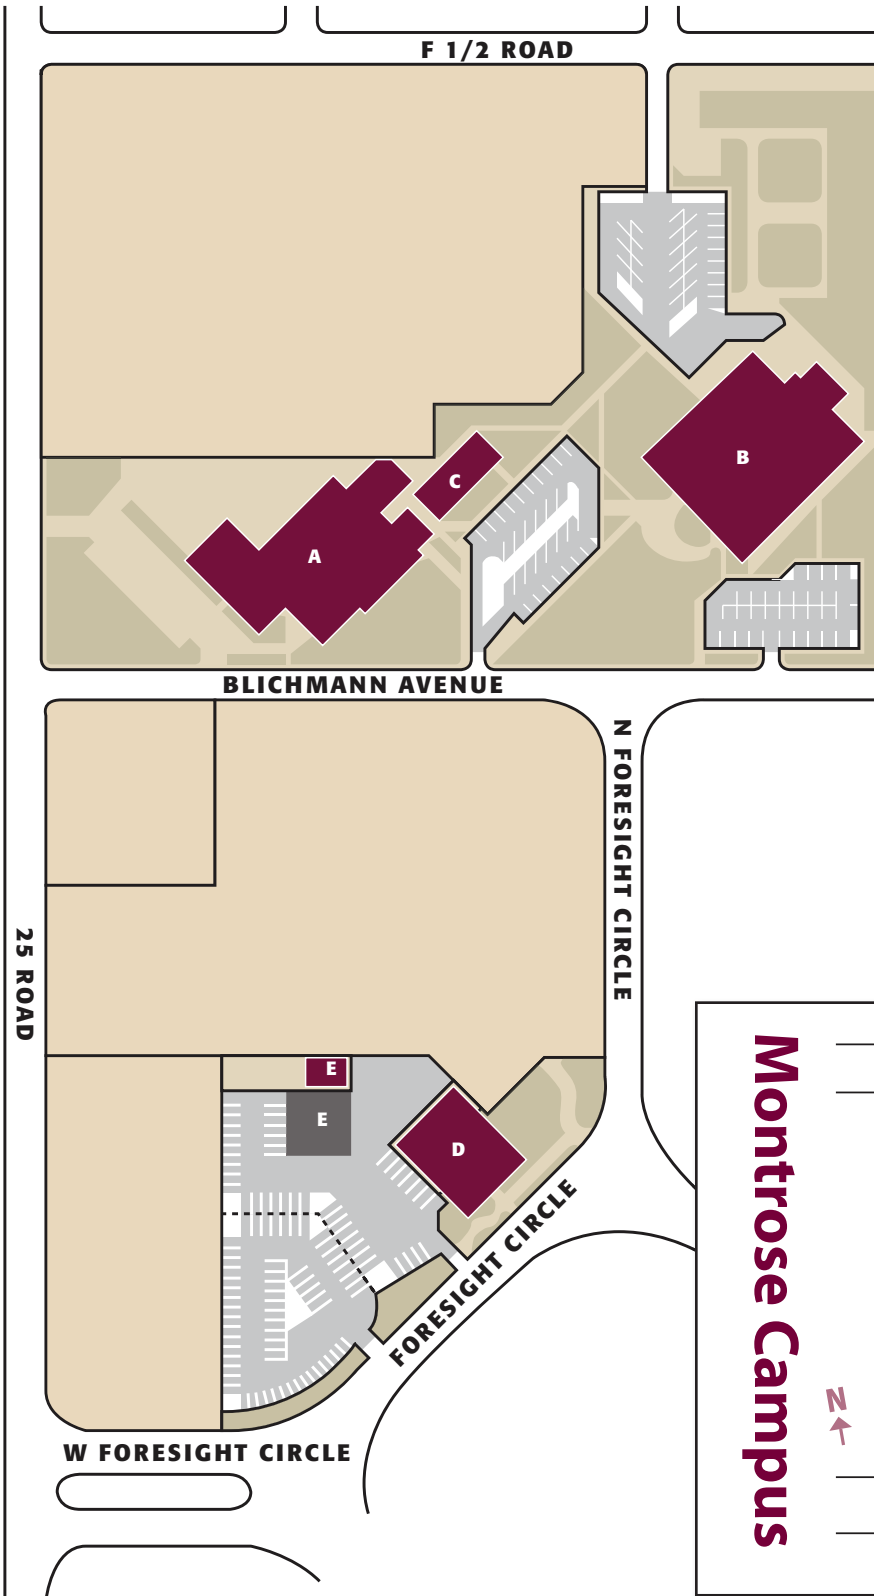

MESA STATE COLLEGE

GRAND JUNCTION, COLORADO

Main Campus Spring 2010

Map Legend

- Academic Classroom Building (ACB) 1
- Academic Quad 2
- Admissions Welcome Center (AO)..... 3
- Albers Residence Hall..... 4
- Alumni Association (A/F)..... 5
- Bergman Practice Field 6
- Campus Services (CSA) (Facilities)..... 7
- College Center/
Information Desk (temporary) 8
- College Center
(Parking Garage complete Jan. 2010,
complete Fall 2010)..... 9
- Development Center (DEVCTR) 10
- Development Office (A/F)..... 5
- Elliott Tennis Complex 11
- Elm Avenue Quad 12
- Elm Residence Hall 8
- Fine Arts Building (FA) 13
- Football Practice Field 14
- Foundation (A/F) 5
- Grand Junction Police Substation..... 10
- Grand Mesa Residence Hall 15
- Housing and Residence Life Center (SLC)..... 16
- Houston Hall (H)..... 17
- Lowell Heiny Hall (LHH)..... 18
- Maverick Center (MC)..... 19
- Maverick Pavilion 20
- Medesy Hall (M) 21
- Monument Residence Hall..... 22
- Moss Performing Arts Center (MPAC) 23
- North Avenue Student Housing (NASH)..... 24
- Outdoor Program Office (OP) 16
- Parking Deck 25
- Parking Services 8
- Pinon Residence Hall 26
- Rait Residence Hall 27
- Science Center (SL) 28
- Softball Stadium..... 29
- Stocker Stadium..... 30
- Student Health Center..... 37
- Student Recreation Center (S)..... 27
- Suplizio Field 31
- Tolman Residence Hall (TH)..... 32
- Tomlinson Library (L) 33
- Walker Field Soccer Stadium..... 34
- Walnut Ridge Apartments 35
- Wubben Hall (W) 36
- Wubben Hall and Science Center Expansion
(complete Fall 2010) 36

- N
- Campus Buildings
- Construction
- City of Grand Junction Buildings
- Parking

Mesa State College - Main Campus

1100 North Avenue
Grand Junction, CO 81501
970.248.1020

Revised : February 2010

Bishop Campus

Map Legend

Bishop Campus

- Youngblood Building A
- Building B B
- Valley School C

CM/ME Facility

- CM/ME Building D
- Storage E

Montrose Campus

- Mesa State College - Montrose F
- Montrose Regional Library G