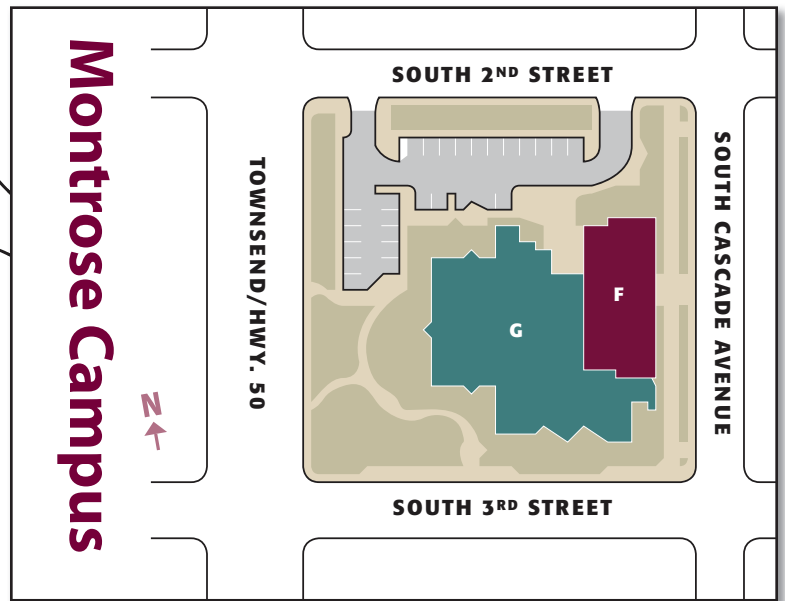

Map Legend

Bishop Campus

- Youngblood Building A
- Building B B
- Valley School C

CM/ME Facility

- CM/ME Building D
- Storage E

Montrose Campus

- Mesa State College - Montrose F
- Montrose Regional Library G

- N** Campus Buildings
- ↑** Other Buildings
- Parking

**Mesa State College
Montrose Campus**
234 South Cascade Avenue
Montrose, CO 81401
970.249.7009

CM/ME Facility
2510 Foresight Circle
Grand Junction, CO 81505