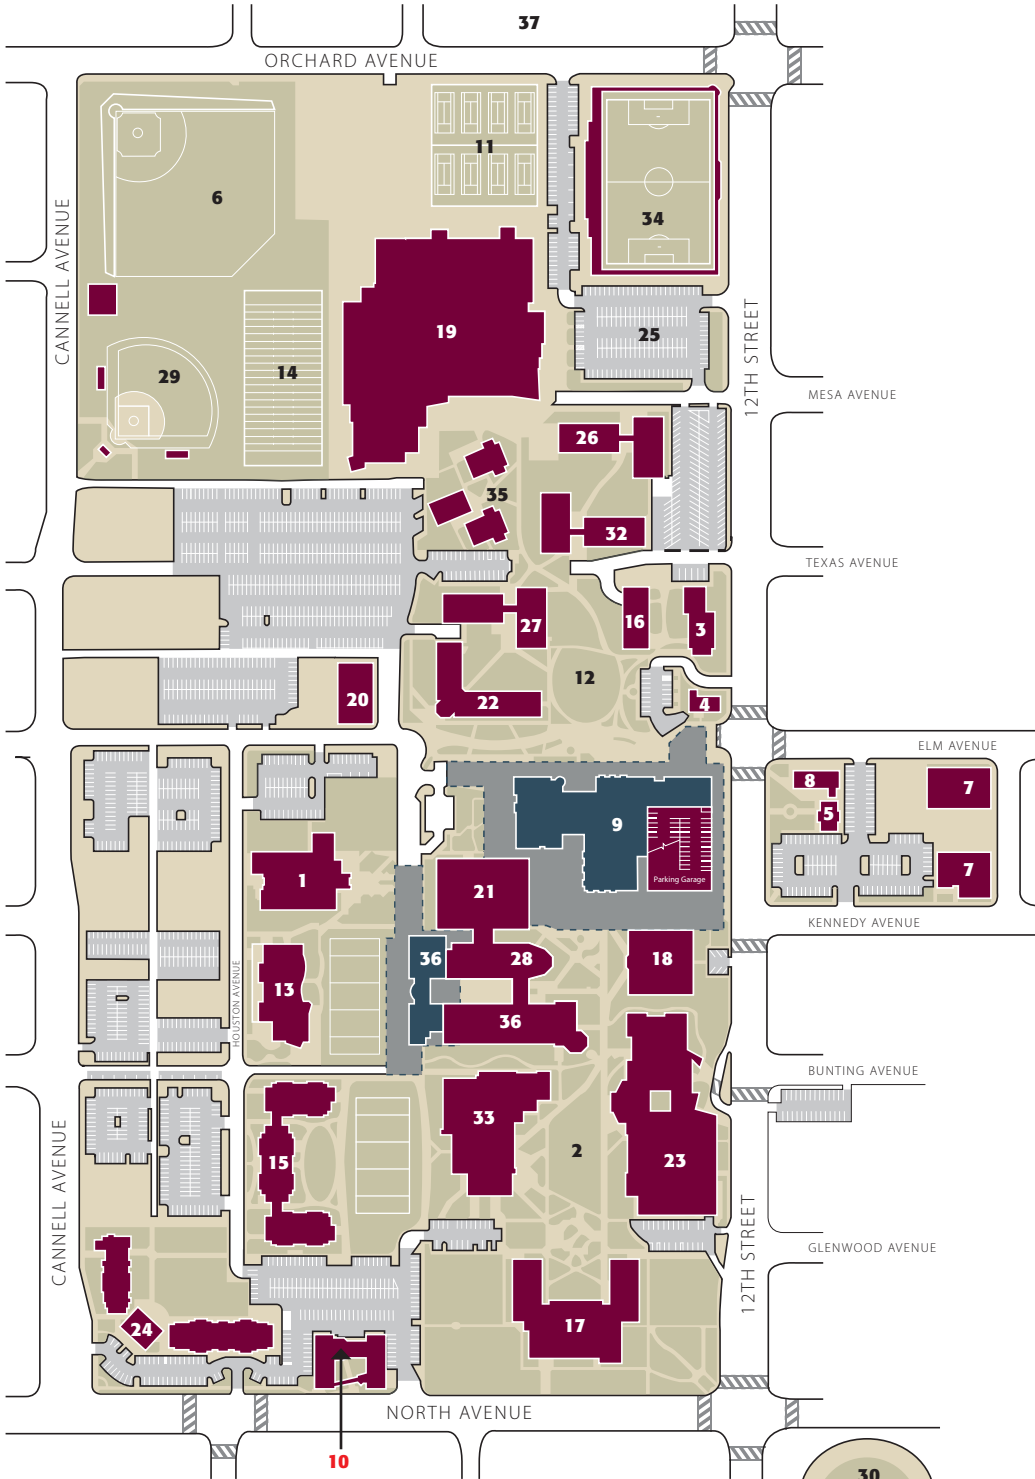

MESA STATE COLLEGE

GRAND JUNCTION, COLORADO

Main Campus Spring 2010

Map Legend

- Academic Classroom Building (ACB) 1
- Academic Quad 2
- Admissions Welcome Center (AO)..... 3
- Albers Residence Hall..... 4
- Alumni Association (A/F)..... 5
- Bergman Practice Field 6
- Campus Services (CSA) (Facilities)..... 7
- College Center/
Information Desk (temporary) 8
- College Center
(Parking Garage complete Jan. 2010,
complete Fall 2010)..... 9
- Development Center (DEVCTR) 10
- Development Office (A/F)..... 5
- Elliott Tennis Complex 11
- Elm Avenue Quad 12
- Elm Residence Hall 8
- Fine Arts Building (FA) 13
- Football Practice Field 14
- Foundation (A/F) 5
- Grand Junction Police Substation..... 10
- Grand Mesa Residence Hall 15
- Housing and Residence Life Center (SLC)..... 16
- Houston Hall (H)..... 17
- Lowell Heiny Hall (LHH)..... 18
- Maverick Center (MC)..... 19
- Maverick Pavilion 20
- Medesy Hall (M) 21
- Monument Residence Hall..... 22
- Moss Performing Arts Center (MPAC) 23
- North Avenue Student Housing (NASH)..... 24
- Outdoor Program Office (OP) 16
- Parking Deck 25
- Parking Services 8
- Pinon Residence Hall 26
- Rait Residence Hall 27
- Science Center (SL) 28
- Softball Stadium..... 29
- Stocker Stadium..... 30
- Student Health Center..... 37
- Student Recreation Center (S)..... 27
- Suplizio Field 31
- Tolman Residence Hall (TH)..... 32
- Tomlinson Library (L) 33
- Walker Field Soccer Stadium..... 34
- Walnut Ridge Apartments 35
- Wubben Hall (W) 36
- Wubben Hall and Science Center Expansion
(complete Fall 2010) 36

- N
- Campus Buildings
- Construction
- City of Grand Junction Buildings
- Parking

Mesa State College - Main Campus

1100 North Avenue
Grand Junction, CO 81501
970.248.1020

Revised : February 2010

Bishop Campus

Map Legend

Bishop Campus

- Youngblood Building A
- Building B B
- Valley School C

CM/ME Facility

- CM/ME Building D
- Storage E

Montrose Campus

- Mesa State College - Montrose F
- Montrose Regional Library G