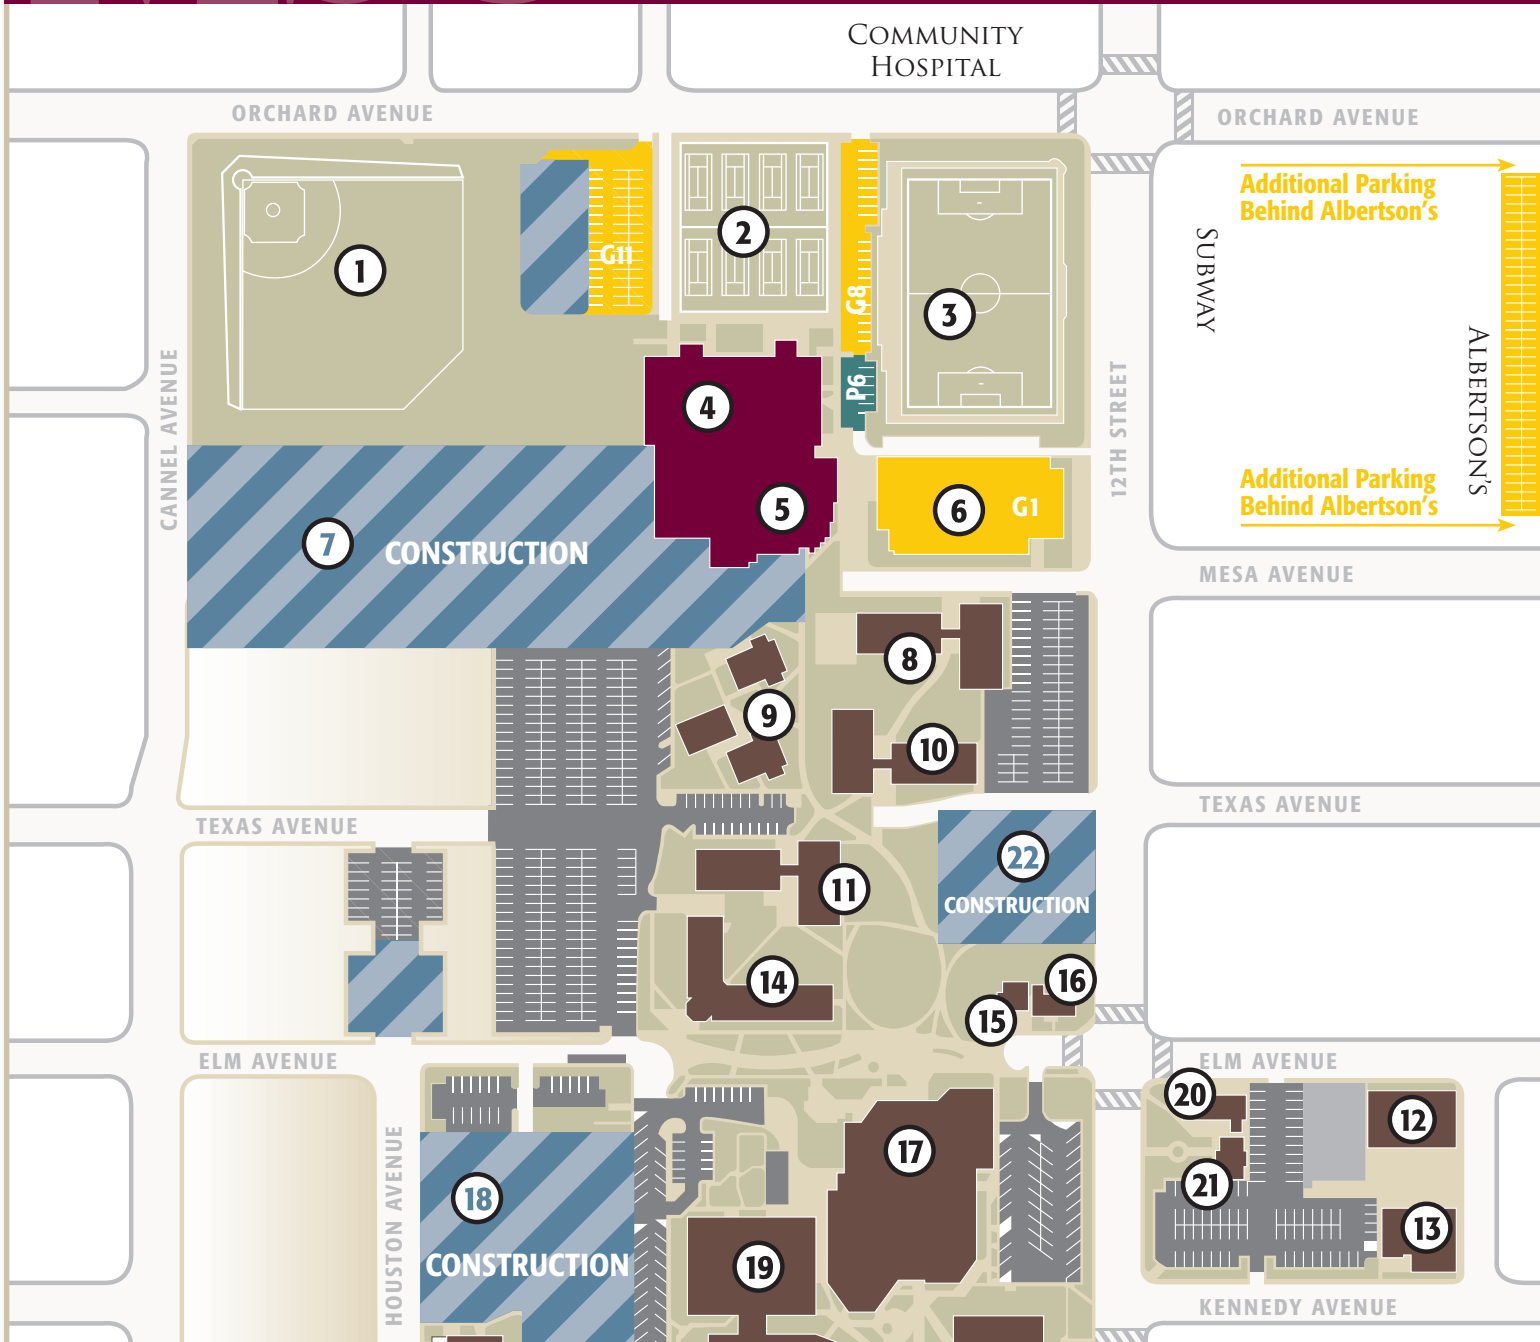

# MESA STATE COLLEGE

GRAND JUNCTION, COLORADO

## Career Connections Career Fair

**PARKING  
MAP**

### CAMPUS MAP LEGEND

1. Bergman Practice Field
2. Elliott Tennis Complex
3. Soccer Stadium
4. Saunders Field House
5. Student Recreation Center
6. Parking Structure
7. Saunders/Athletic Fields Renovation
8. Pinon Hall
9. Walnut Ridge Apartments
10. Tolman Hall
11. Mary Rait Hall
12. Campus Services - Shops
13. Campus Services
14. Monument Hall
15. Admissions Office
16. Albers Hall
17. Campbell College Center
18. Academic Classroom Building
19. Medesy Hall
20. Early Childhood Education Center
21. MSC Foundation and MSC Alumni Association
22. Admission/Housing/OP Offices

**970.248.1177**

No Place So Close  
Can Take You So Far