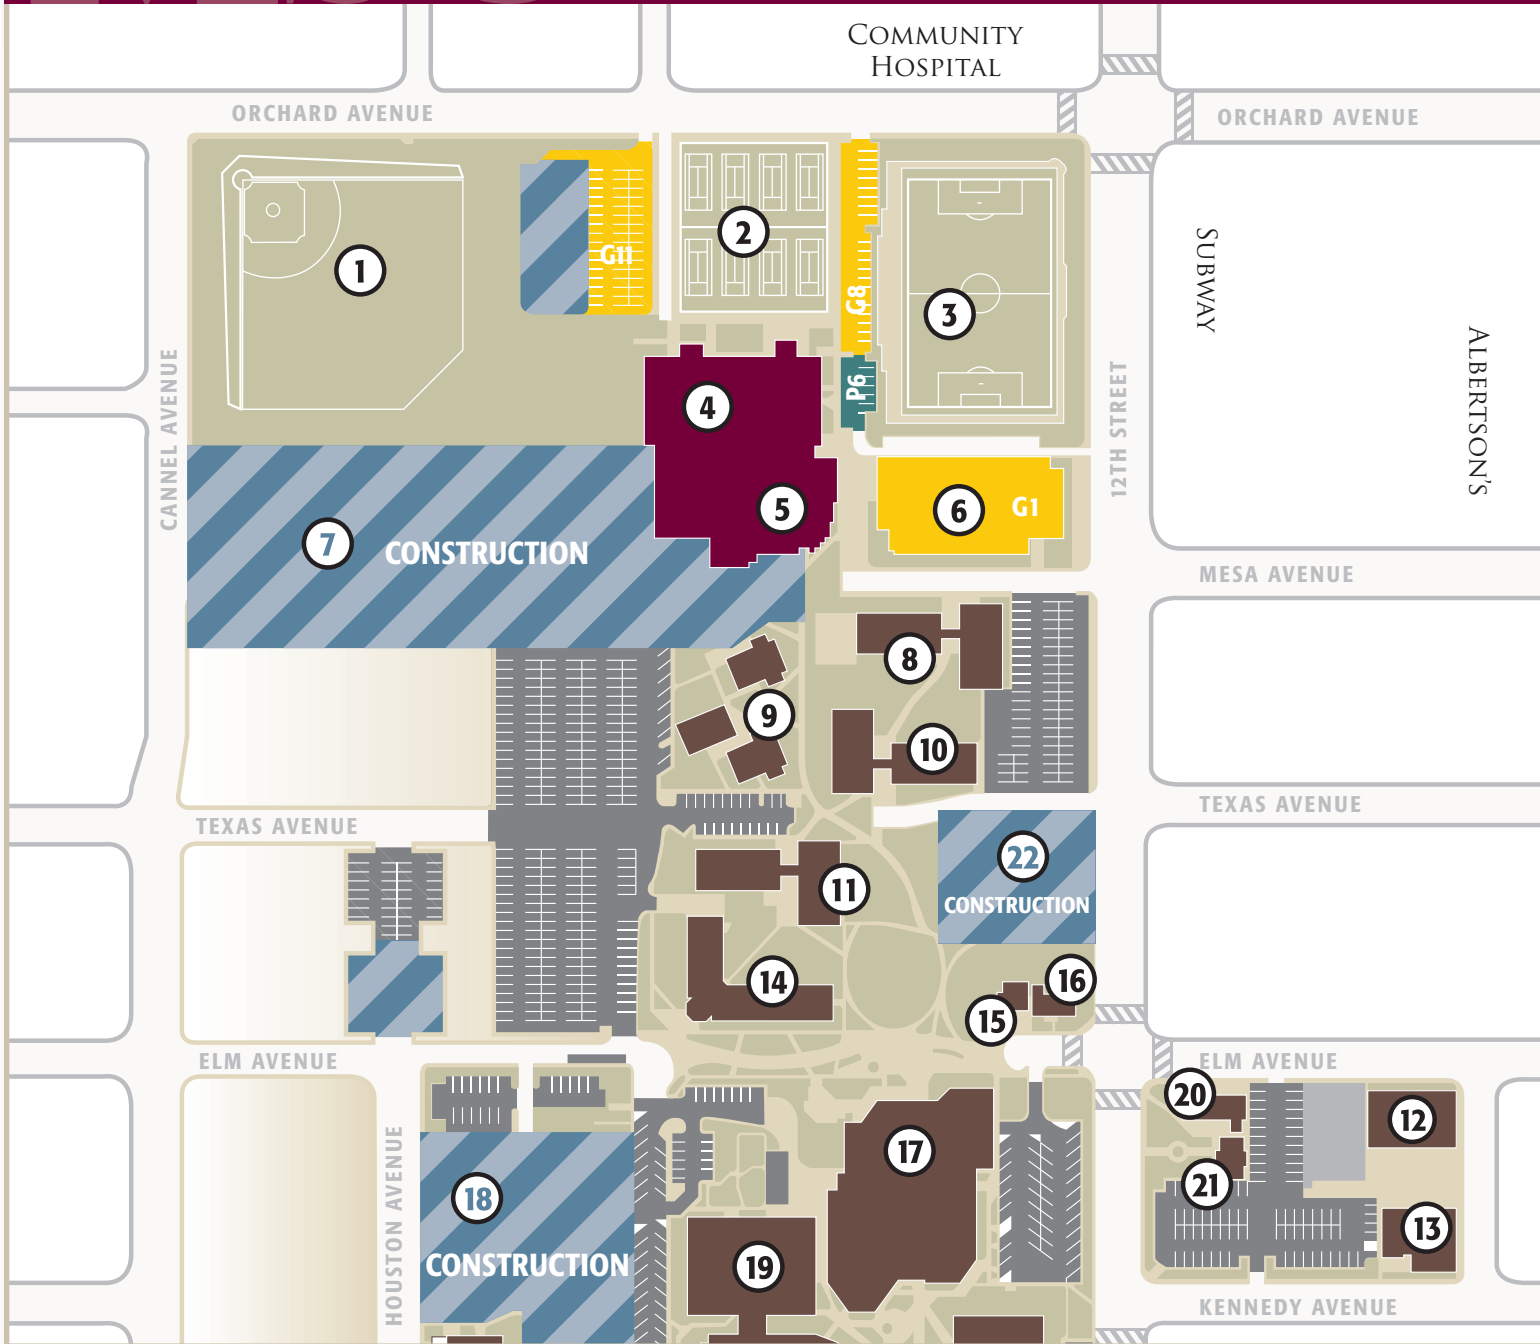

MESA STATE COLLEGE

GRAND JUNCTION, COLORADO

TEACHER EDUCATION FAIR

PARKING MAP

CAMPUS MAP LEGEND

1. Bergman Practice Field
2. Elliott Tennis Complex
3. Soccer Stadium
4. Saunders Field House
5. Student Recreation Center
6. Parking Structure
7. Saunders/Athletic Fields Renovation
8. Pinon Hall
9. Walnut Ridge Apartments
10. Tolman Hall
11. Mary Rait Hall
12. Campus Services - Shops
13. Campus Services
14. Monument Hall
15. Admissions Office
16. Albers Hall
17. Campbell College Center
18. Academic Classroom Building
19. Medesy Hall
20. Early Childhood Education Center
21. MSC Foundation and MSC Alumni Association
22. Admission/Housing/OP Offices

PARKING INFORMATION

- Teacher Education Fair FREE Parking
- Paid Parking (Parking without paying will result with a ticket.)

For more information on parking please call the Advising & Career Center at

970.248.1177

No Place So Close
Can Take You So Far